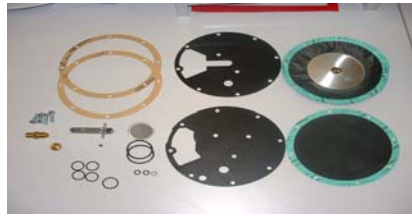

8218-0A
Partial (Minor) Repair Kit for F-Type converters