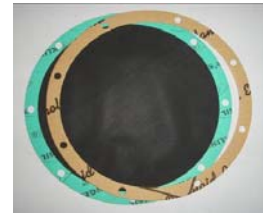

6362-0
Synthetic Diaphragm Kit Suits all D and F-Type Converters.