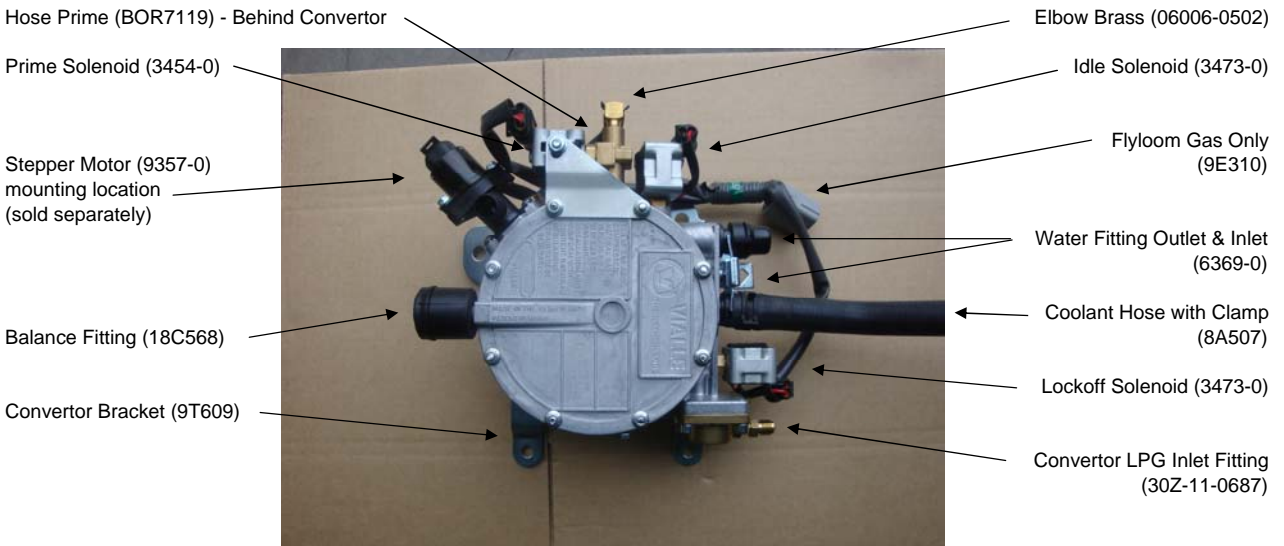

AEV13
Steel PCV Valve

8709B571AAS
Idle compensation kit suit EF-EL & AU.

SM2-2004
SERVICE MANUAL (VAPOUR)

18C568
BALANCE FITTING BA/BF/FG

5973-3A Straight Gas BA/BF Converter (shown with 9357-0 Stepper Motor)